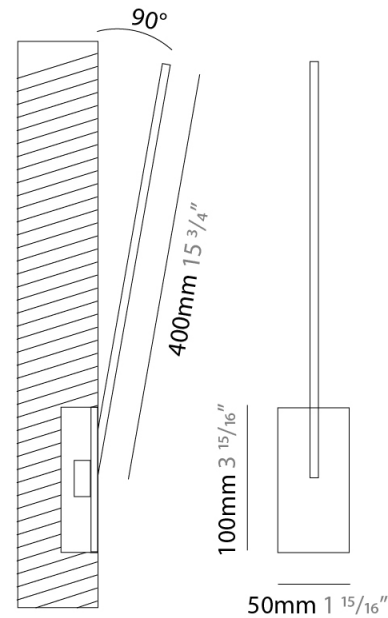

SPILLO 1 ROD RECESSED

D46014- -
base number   Color   Finish
                          Temperature   Options

1. To build a product code in our configurator select the specify button on the base model # product page
2. To build a manual product code on this datasheet choose from the options listed below in blue font and add the suffix to the base model #

GENERAL

Series: Spillo
Subseries: Spillo 1 Rod
Partner: Icone
Division: Design
Installation: Recessed
Product Type: Ceiling Recessed
Mounting Location: Ceiling
Light Distribution: Adjustable

PHYSICAL

Shape: Rectangle
Width (mm): 50
Width (in): 1 ¹⁵/₁₆"
Height (mm): 400
Height (in): 15 ³/₄"
Fixture Finish: WHI / BLK / CHR / BGD
Fixture Material: Brass

ELECTRICAL

Lamp Type: LED
Total Output Wattage (W): 4.8
Dimming: 0-10V Dimming
Driver Included: No
Driver Location: Remote
Driver Type: Constant Voltage - 120Vac
Driver Class: Class 2
Input Voltage (V): 120
Output Voltage (V): 12
Upon Request: (Not included, see components) 0-10Vdc dimming / 277Vac

LED

Color Temperature (°K): 2700 / 3000
Nominal Lumen (lm): 440
CRI: >90 CRI
Lamp Life (hrs): 50000

OPTICAL

Adjustability: Tilt 120°

RATINGS AND CERTIFICATIONS

Certified By: Certified for North American Standards
IP rating: IP20