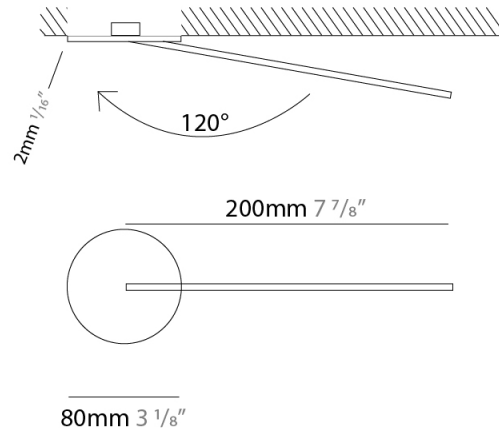

PROJECT	_____
TYPE	_____
SPECIFIER	_____
QUANTITY	_____
DATE	_____

SPILLO 1 ROD RECESSED

D46020- _____ - _____
base number   Color   Finish
                                         Temperature   Options

1. To build a product code in our configurator select the specify button on the base model # product page
2. To build a manual product code on this datasheet choose from the options listed below in blue font and add the suffix to the base model #

GENERAL

Series: Spillo
Subseries: Spillo 1 Rod
Partner: Icone
Division: Design
Installation: Recessed
Product Type: Ceiling Recessed
Mounting Location: Ceiling
Light Distribution: Adjustable

PHYSICAL

Shape: Rectangle
Width (mm): 50
Width (in): 1 ¹⁵/₁₆
Height (mm): 200
Height (in): 7 ⁷/₈
Fixture Finish: WHI / BLK / CHR / BGD
Fixture Material: Brass

ELECTRICAL

Lamp Type: LED
Total Output Wattage (W): 2.64
Dimming: 0-10V Dimming
Driver Included: No
Driver Location: Remote
Driver Type: Constant Voltage - 120 / 277Vac
Driver Class: Class 2
Input Voltage (V): 120 - 277
Output Voltage (V): 12
Upon Request: (Not included, see components) 0-10Vdc dimming / 277Vac

LED

Color Temperature (°K): 2700 / 3000
Nominal Lumen (lm): 220
CRI: >90 CRI
Lamp Life (hrs): 50000

OPTICAL

Adjustability: Tilt 120°

RATINGS AND CERTIFICATIONS

Certified By: Certified for North American Standards
IP rating: IP20