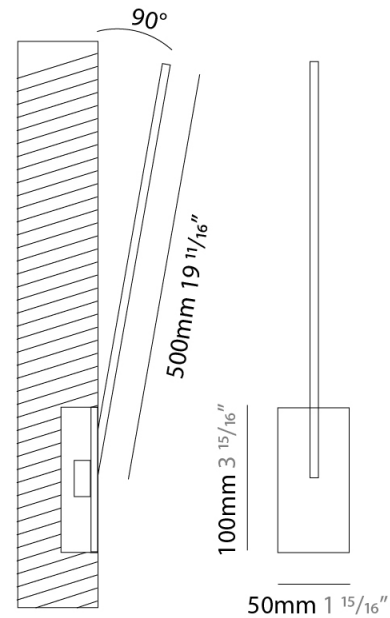

PROJECT _____
TYPE _____
SPECIFIER _____
QUANTITY _____
DATE _____

SPILLO 1 ROD RECESSED

D46015- _____ - _____
base number   Color   Finish
                                         Temperature   Options

1. To build a product code in our configurator select the specify button on the base model # product page
2. To build a manual product code on this datasheet choose from the options listed below in blue font and add the suffix to the base model #

GENERAL

Series: Spillo
Subseries: Spillo 1 Rod
Partner: Icone
Division: Design
Installation: Recessed
Product Type: Ceiling Recessed
Mounting Location: Ceiling
Light Distribution: Adjustable

PHYSICAL

Shape: Rectangle
Width (mm): 50
Width (in): 1 ¹⁵/₁₆
Height (mm): 500
Height (in): 19 ¹¹/₁₆
Fixture Finish: WHI / BLK / CHR / BGD
Fixture Material: Brass

ELECTRICAL

Lamp Type: LED
Total Output Wattage (W): 6.6
Dimming: 0-10V Dimming
Driver Included: No
Driver Location: Remote
Driver Type: Constant Voltage - 120Vac
Driver Class: Class 2
Input Voltage (V): 120
Output Voltage (V): 12
Upon Request: (Not included, see components) 0-10Vdc dimming / 277Vac

LED

Color Temperature (°K): 2700 / 3000
Nominal Lumen (lm): 550
CRI: >90 CRI
Lamp Life (hrs): 50000

OPTICAL

Adjustability: Tilt 120°

RATINGS AND CERTIFICATIONS

Certified By: Certified for North American Standards
IP rating: IP20