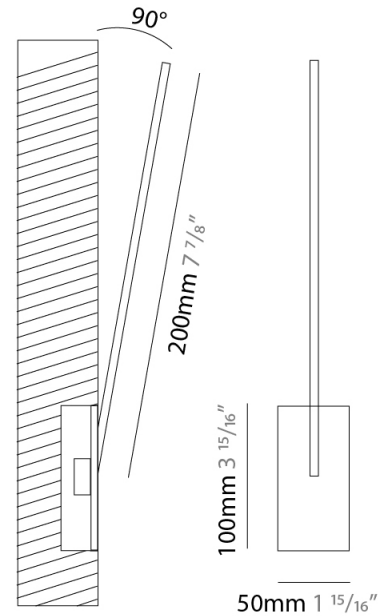

PROJECT	_____
TYPE	_____
SPECIFIER	_____
QUANTITY	_____
DATE	_____

SPILLO 1 ROD RECESSED

D46012- _____ - _____
base number   Color   Finish
                         Temperature   Options

1. To build a product code in our configurator select the specify button on the base model # product page
2. To build a manual product code on this datasheet choose from the options listed below in blue font and add the suffix to the base model #

GENERAL

Series: Spillo
Subseries: Spillo 1 Rod
Partner: Icone
Division: Design
Installation: Recessed
Product Type: Ceiling Recessed
Mounting Location: Ceiling
Light Distribution: Adjustable

PHYSICAL

Shape: Rectangle
Width (mm): 50
Width (in): 1 ¹⁵/₁₆
Height (mm): 200
Height (in): 7 ⁷/₈
Fixture Finish: WHI / BLK / CHR / BGD
Fixture Material: Brass

ELECTRICAL

Lamp Type: LED
Total Output Wattage (W): 2.64
Dimming: 0-10V Dimming
Driver Included: No
Driver Location: Remote
Driver Type: Constant Voltage - 120 / 277Vac
Driver Class: Class 2
Input Voltage (V): 120 - 277
Output Voltage (V): 12
Upon Request: (Not included, see components) 0-10Vdc dimming / 277Vac

LED

Color Temperature (°K): 2700 / 3000
Nominal Lumen (lm): 220
CRI: >90 CRI
Lamp Life (hrs): 50000

OPTICAL

Adjustability: Tilt 120°

RATINGS AND CERTIFICATIONS

Certified By: Certified for North American Standards
IP rating: IP20